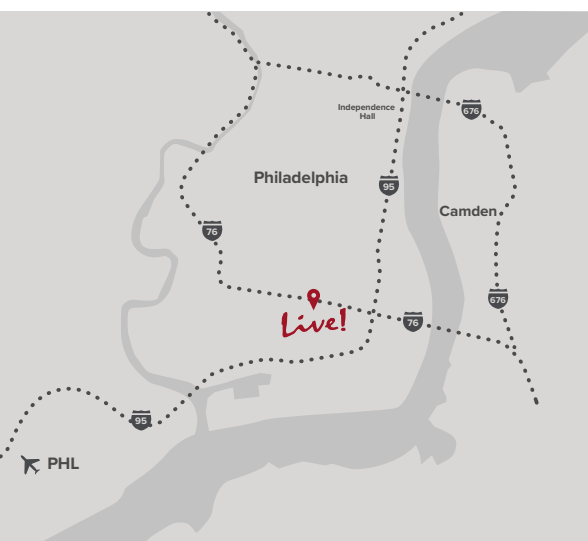

## LOCATION & ACCESS:

Live! Casino & Hotel Philadelphia is conveniently located six miles from the Philadelphia International Airport, and located off I-76 and I-95, inside South Philadelphia's Stadium Entertainment District. Guests can also walk from the NRG subway station.

## THE LIVE! FAMILY LOCATIONS

Walking distance from  
The Sports Complex