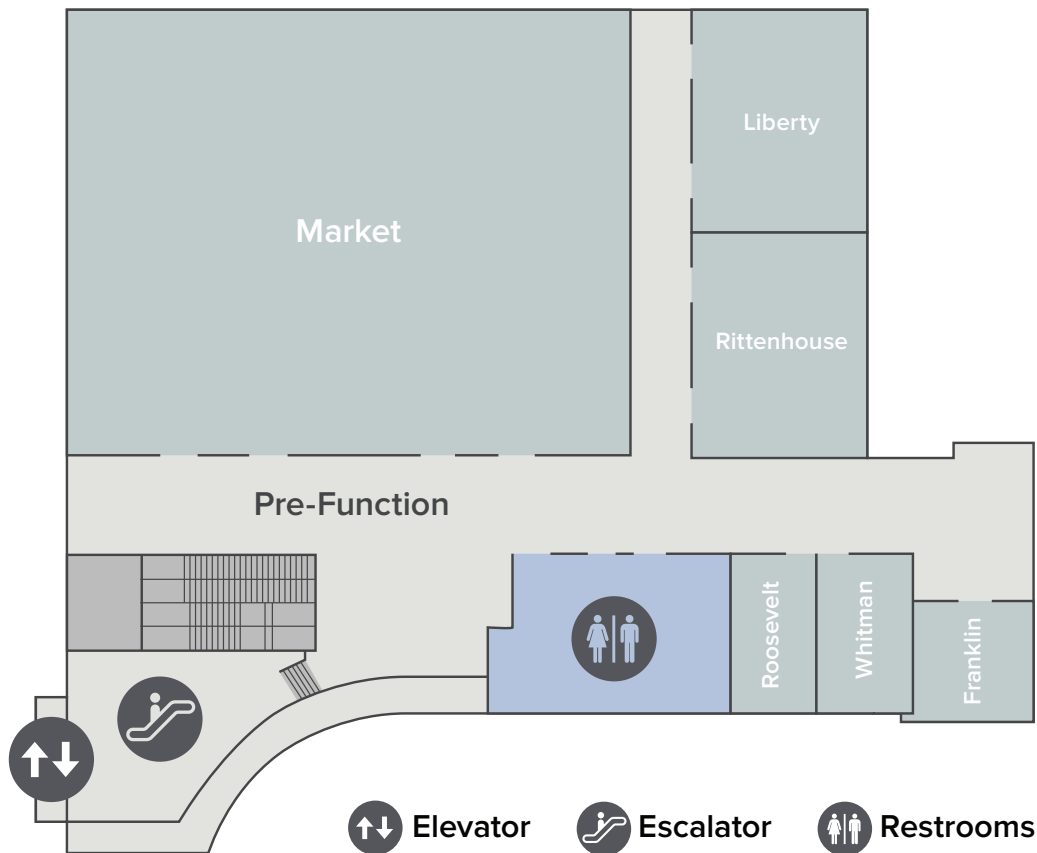

MEETING SPACE OVERVIEW

Live! Casino & Hotel Philadelphia boasts more than 15,000 square feet of customizable event space, including a large ballroom, two breakout rooms, expansive pre-function space and three executive boardrooms. Our spaces are equipped with a seating capacity of 1,000, a performance stage, as well as high-tech A/V and sound systems throughout.

2ND FLOOR

SPECIFICATIONS & CAPACITIES

Room	Dimensions	Ceiling Height	sq. ft	Theatre	Classroom	U-shape	Conference / Square	Rounds of 10	Reception
EVENT CENTER									
Market	113' X 92'	18'	10,473	1,000	440	250	250	800	1,000
MEETING ROOMS									
Liberty	46' X 36'	12'	1,682	140	60	34	34	100	140
Rittenhouse	46' X 36'	12'	1,682	140	60	34	34	100	140
BOARD ROOMS									
Roosevelt	17' X 31'	11"	560	*	*	*	14	*	*
Whitman	17' X 30'	11"	541	*	*	*	14	*	*
Franklin	23' X 24'	11"	615	*	*	*	12	*	*